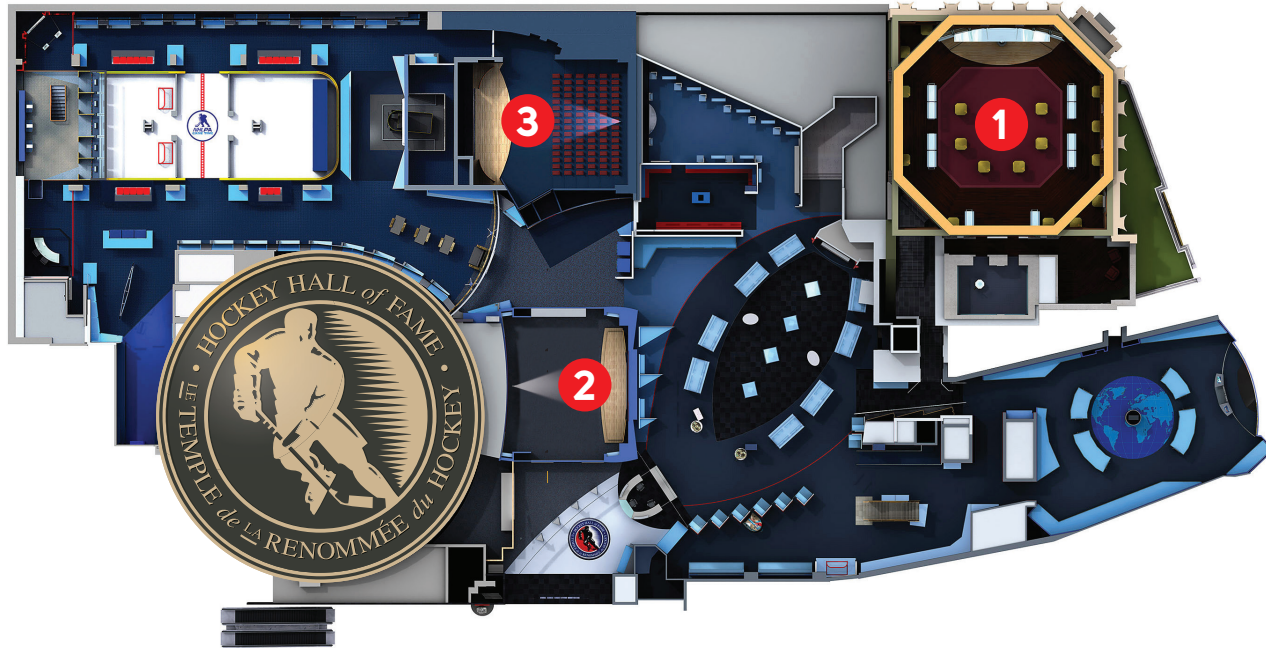

# HOCKEY HALL of FAME

### FLOOR PLAN

- Full Facility rental includes Esso Great Hall.
- Concourse Level rental excludes Esso Great Hall.
- Founders & Vault Room located on the second floor mezzanine overlooking the Esso Great Hall.
- The Stanley Cup is only available with Full Facility or Esso Great Hall rental.

- 1** Esso Great Hall
- 2** Tim Hortons Theatre
- 3** TSN Theatre

### CAPACITY INFORMATION AND RENTAL RATES

SPACE	Theatre	Banquet	Reception	Board Room	Class Room	U-Shape	Dimensions	Rental Rates
<b>Evening Availability</b>								
Full Facility	-	-	1,000	-	-	-	-	\$6,000
Esso Great Hall	200	140	225	-	-	-	58'x58'	\$3,500
Concourse Level	-	-	775	-	-	-	-	\$3,500
<b>Daytime Availability</b>								
Tim Hortons Theatre	100	90	125	32	80	30	34'x39'	\$2,750 (afternoon, full day rate) \$2,250 (morning until 2:00 pm rate)
TSN Theatre	140	-	-	-	-	-	42'x35'	\$2,750
Founders & Vault Room	-	-	-	12 10	-	-	18'x24' 15'x19'	\$750 (full day until 5:00 pm)
D.K. (Doc) Seaman Hockey Resource Centre*	100	80	100	32	60	30	40'x32'	\$1,800 (full day rate) \$900 (half day rate)